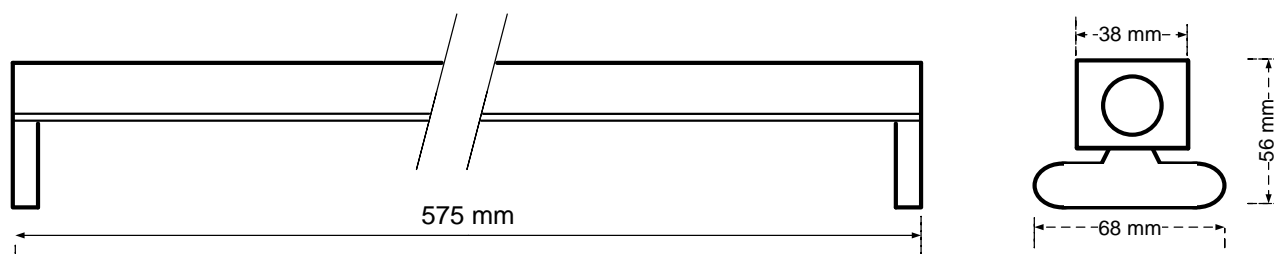

805-220

General Information

Order Code	805-220
Product Description	CYFELCO B T5 2X24 DALI
Application	Offices, shops, educational and public centres, etc.
Installation	Ceiling Surface Mounted Luminaire
Luminaire type	Slim Line Batten for T5 Lamps
Light Source	T5 Fluorescent Tube
Number of light sources	2 pcs (not included)
Gear	Vossloh-Schwabe DALI Electronic Ballast (HF)
Dimming	Dimmable
Standards	2014/30/EU Electromagnetic Compatibility Directive 2014/35/EU Low Voltage Directive
CE mark	Yes
Warranty	X years

Electrical Data

Lamp Power	24 W
Input voltage	220-240 V
Input Frequency	50-60 Hz
Protection class	Class I

Mechanical Characteristics

Housing Material	Sheet steel 0,5mm
Surface Finish	White powder coating (RAL 9003)
Ingress protection code	IP 20 [Finger-protected]
Mechanical impact protection code	IK03
Dimensions LxWxH	575x38x56mm

Logistics

Packing	1 pc per resistant carton
Net weight	xx kg
Gross weight	xx kg
Volume	Xx m ³

Dimensional Drawing

ELMASCO INDUSTRIES S.A.

Head Office : 44 K. Palama, 14343 N. Chalkidona, Athens, Greece

Production Plant : Ag. Adrianos, 21100 Nafplio, Greece